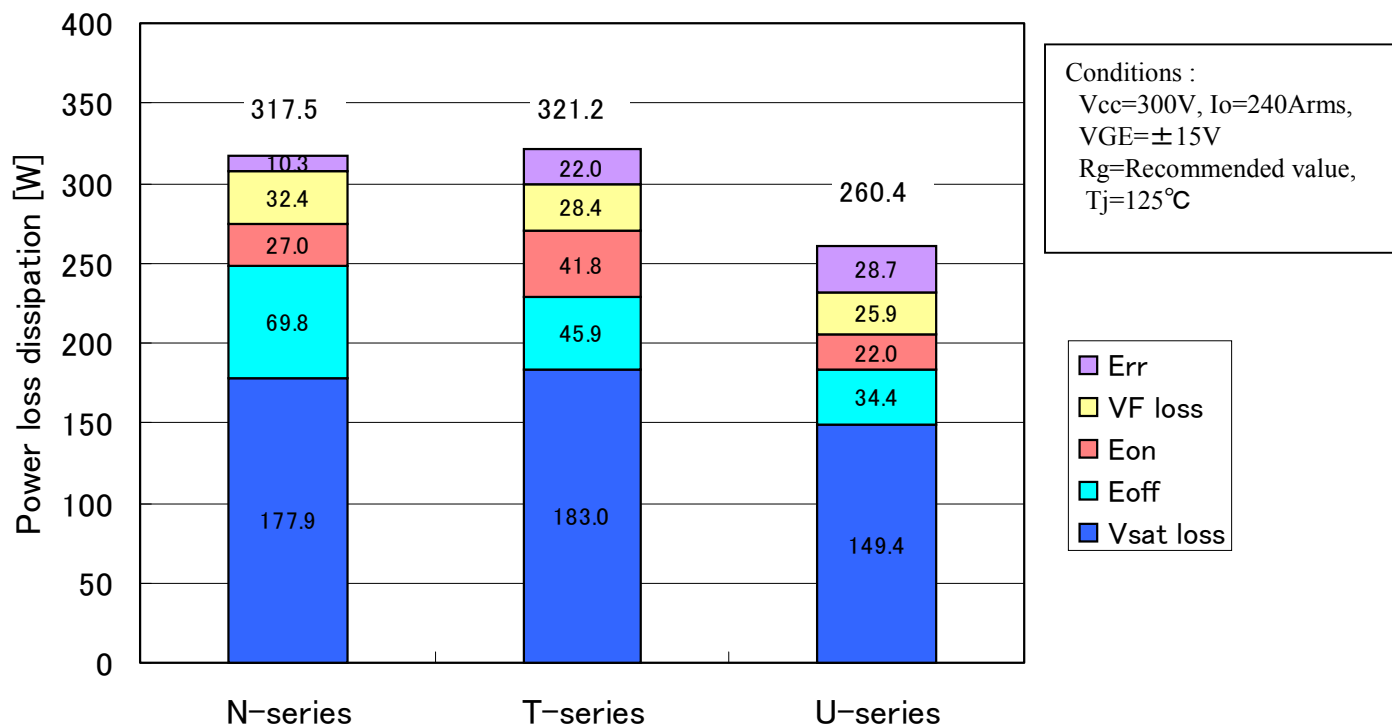

Comparison of power dissipation loss

600V/400A IGBT modules

600V/400A Comparison of power dissipation loss

Comparison of power dissipation loss

1200V/200A IGBT modules

1200V/200A Comparison of power dissipation loss